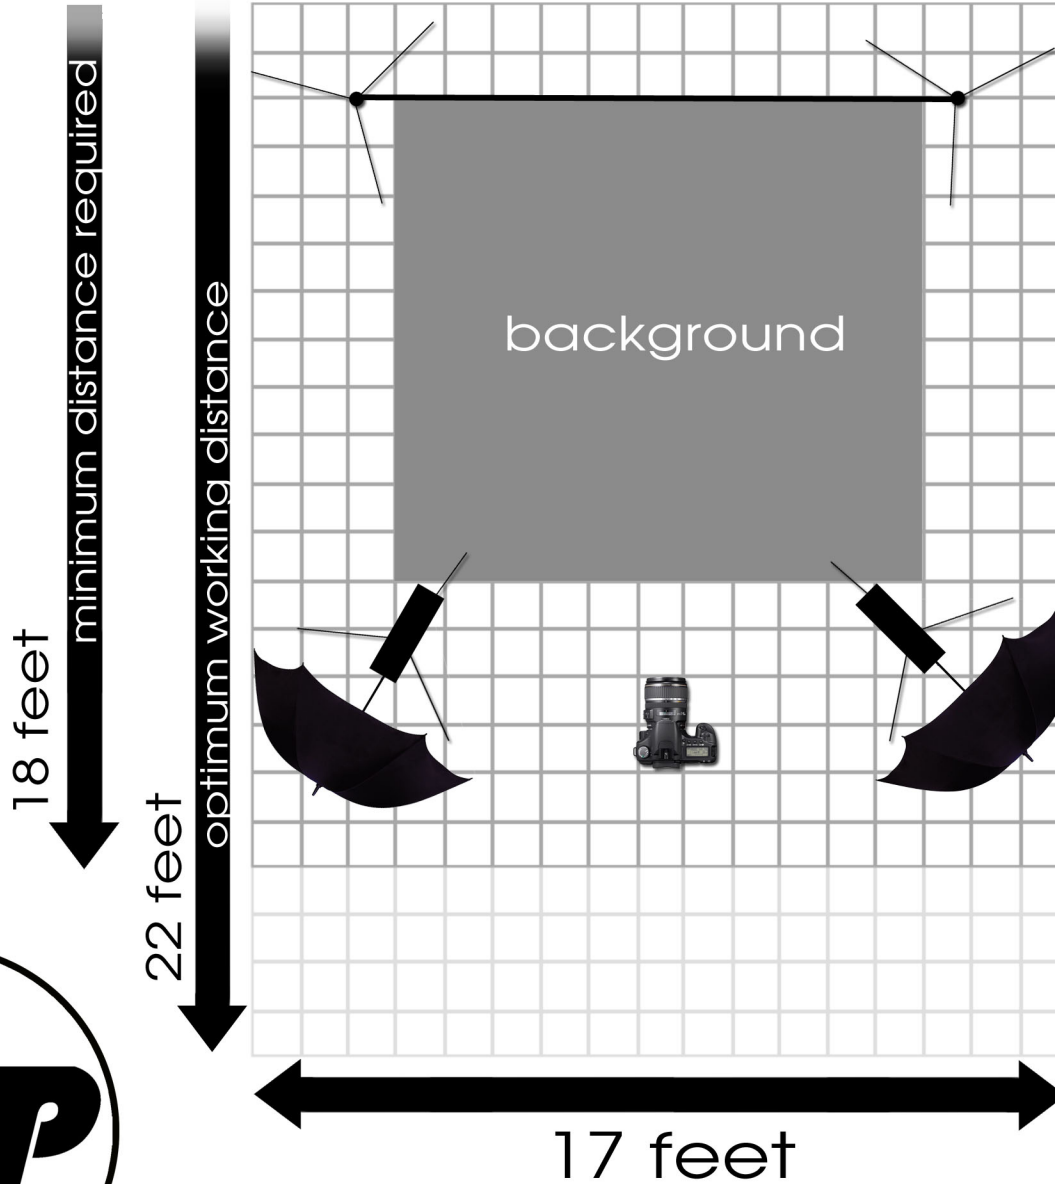

# Individual set up space requirements

## Dance Studio Requirements:

remove all mats, bars, and props from the shooting area

have electrical outlets accessible