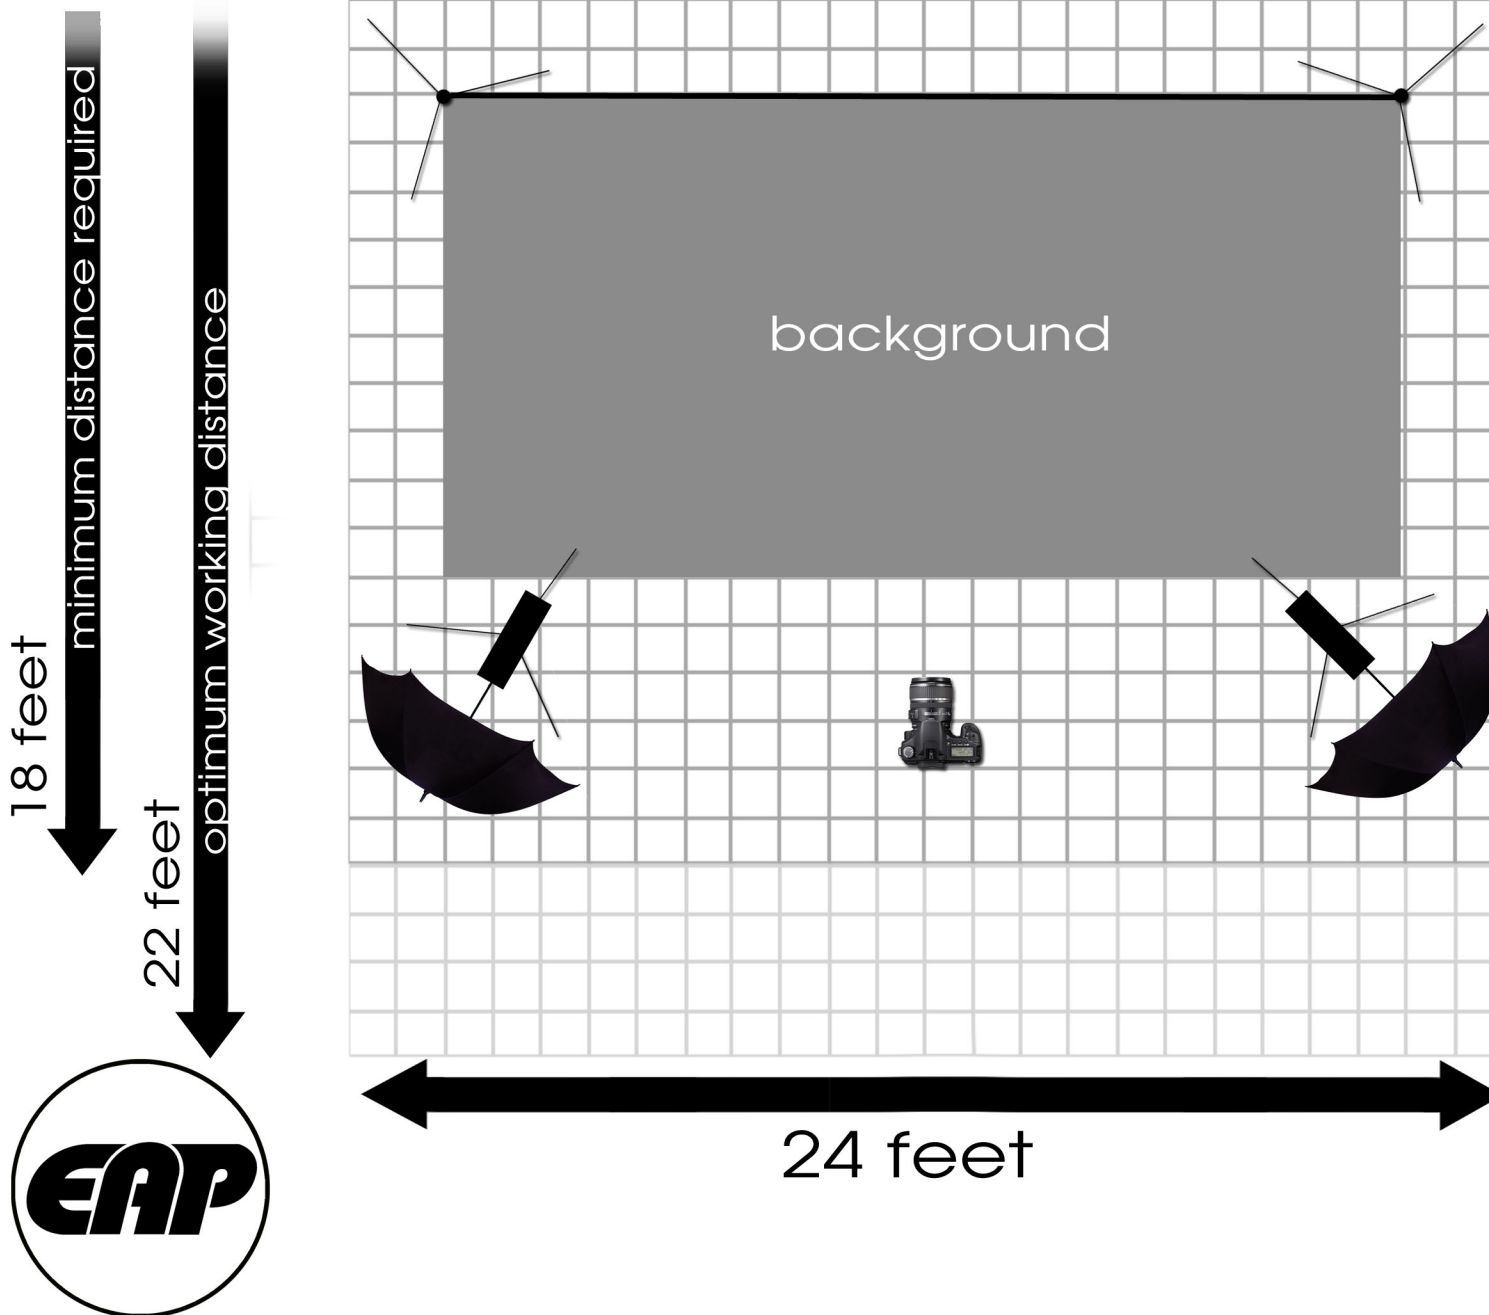

Group set up space requirements

Dance Studio Requirements:

remove all mats, bars, and props from the shooting area

have electrical outlets accessible